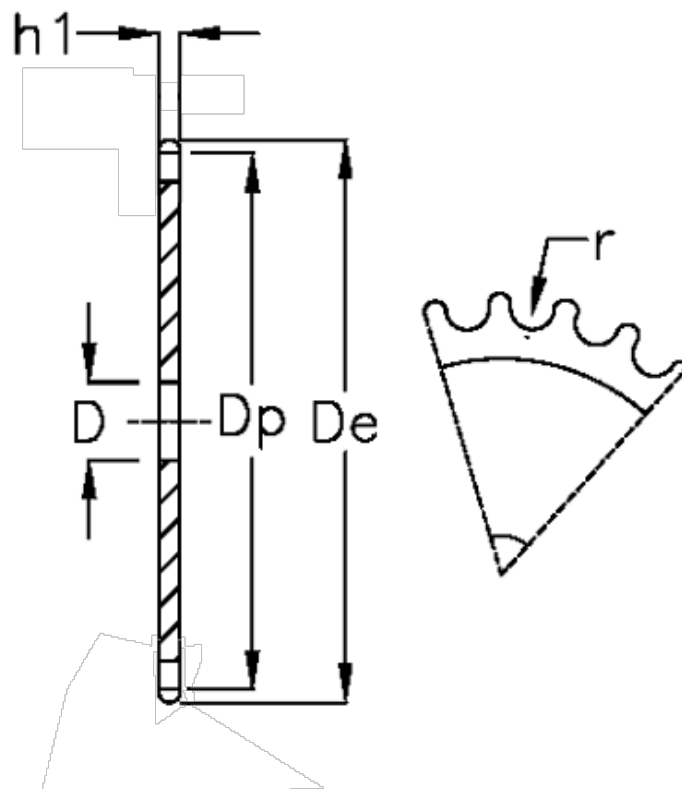

Article number: 616021011057

Description: Plate wheel 28 B-1 Z=57 simplex

Measures

C	= 5
D	= 40
De	= 825
Dp	= 806.9
For chain size	= 1 3/4 x 1 1/4
For chain type	= 28 B-1
h1	= 29.4
Number of teeth	= 57

$r = 27.94$